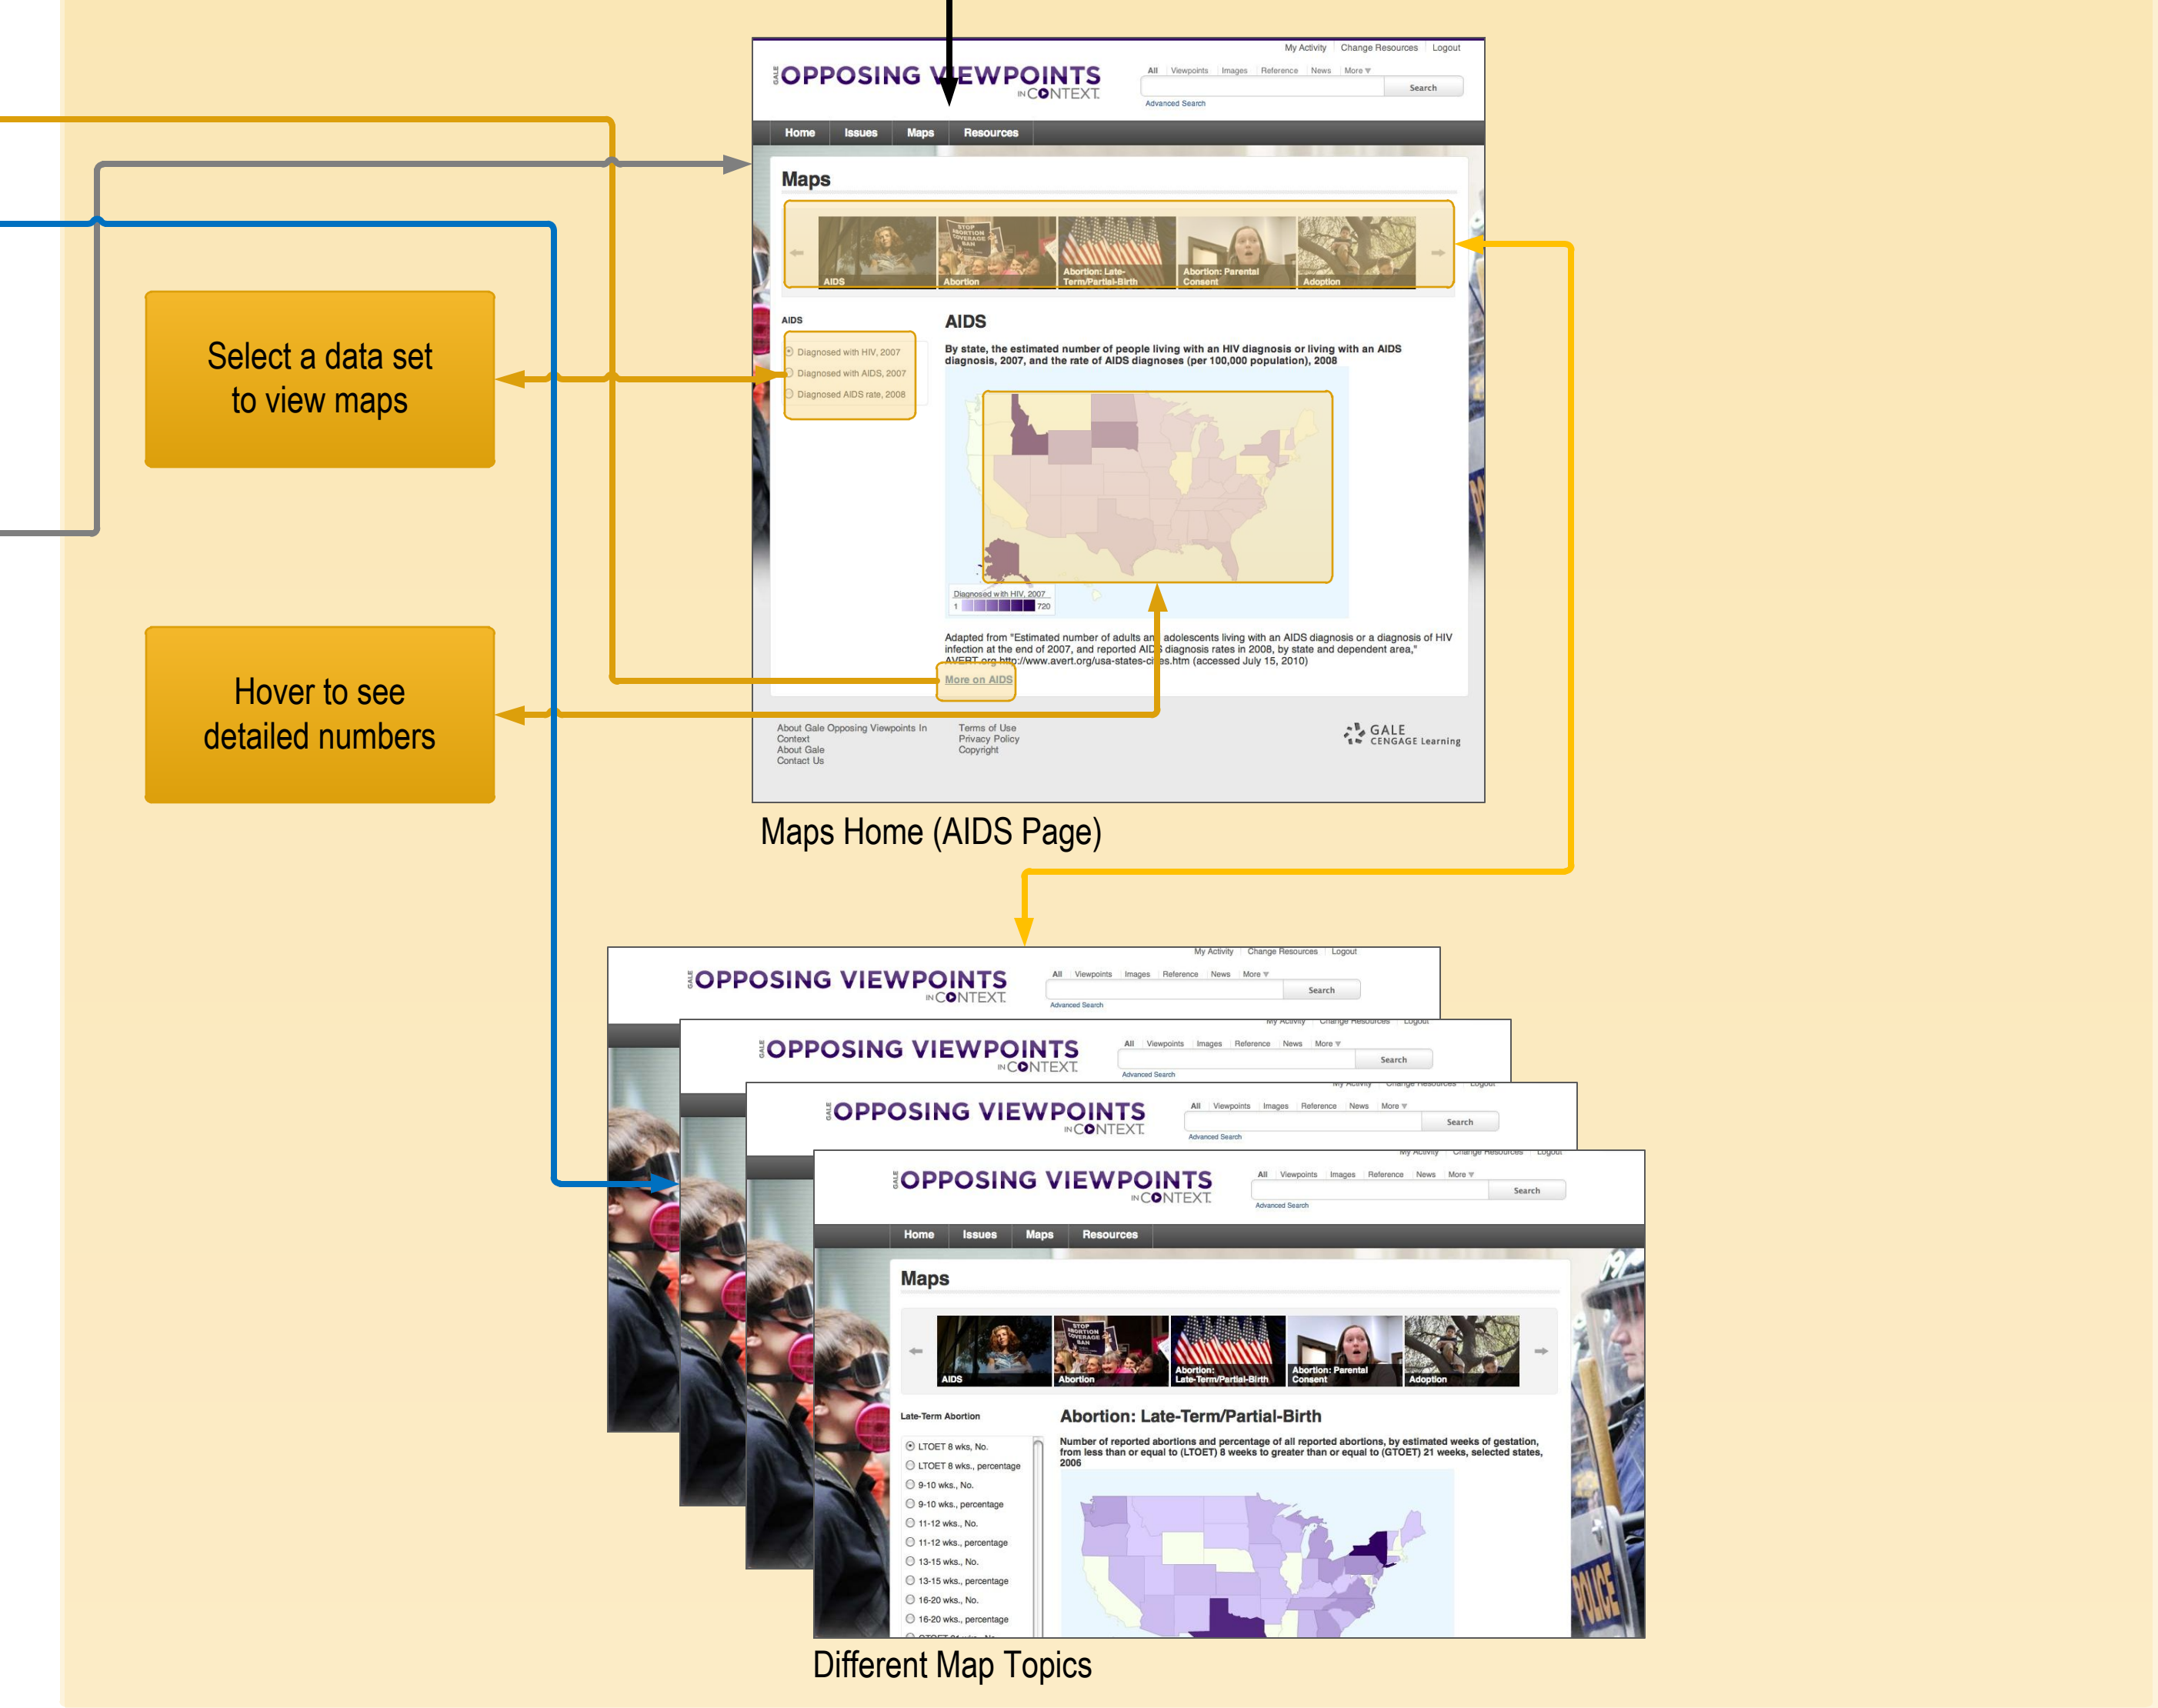

GALE CENGAGE OVIC DATABASE INTERACTION MAP

by Hao Zeng, Josh Keyes, Mikko Tuomela, and Travis LaFleur

Search

Issues

LEGEND

Maps

Elements on All Pages

Resources