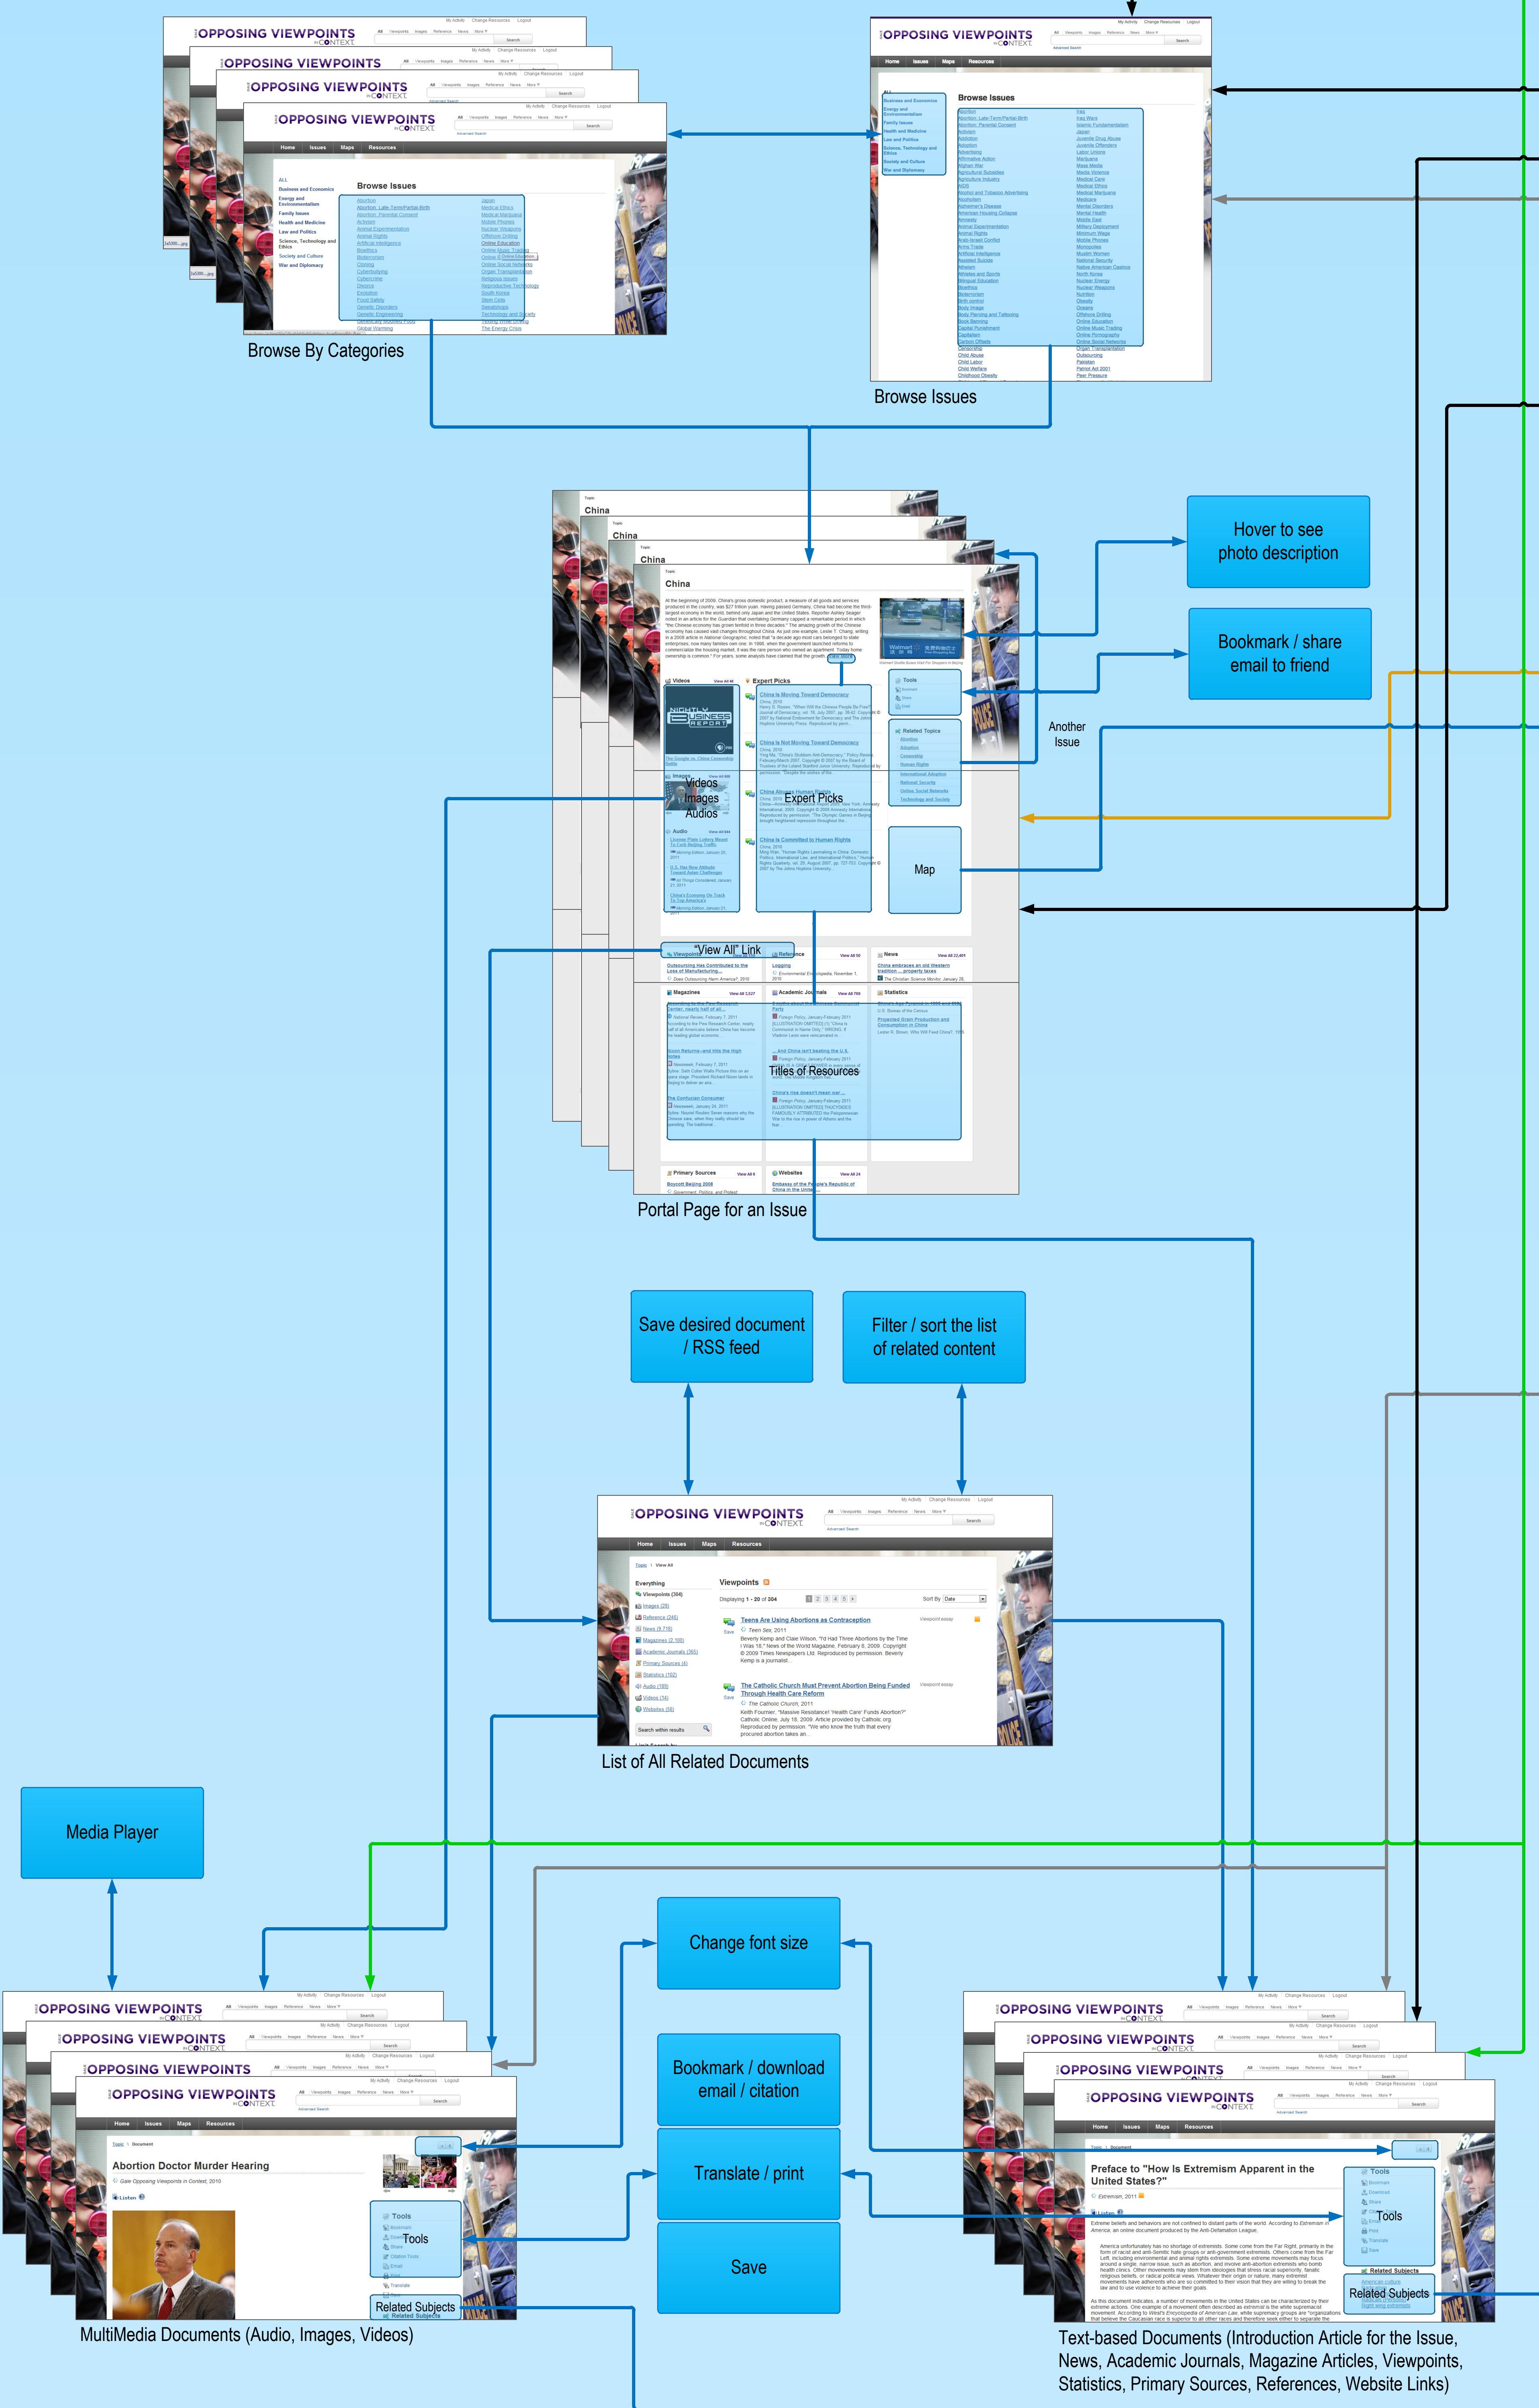

GALE CENGAGE OVIC DATABASE INTERACTION MAP

by Hao Zeng, Josh Keyes, Mikko Tuomela, and Travis LaFleur

Search

Issues

LEGEND

Maps

Elements on All Pages

Resources