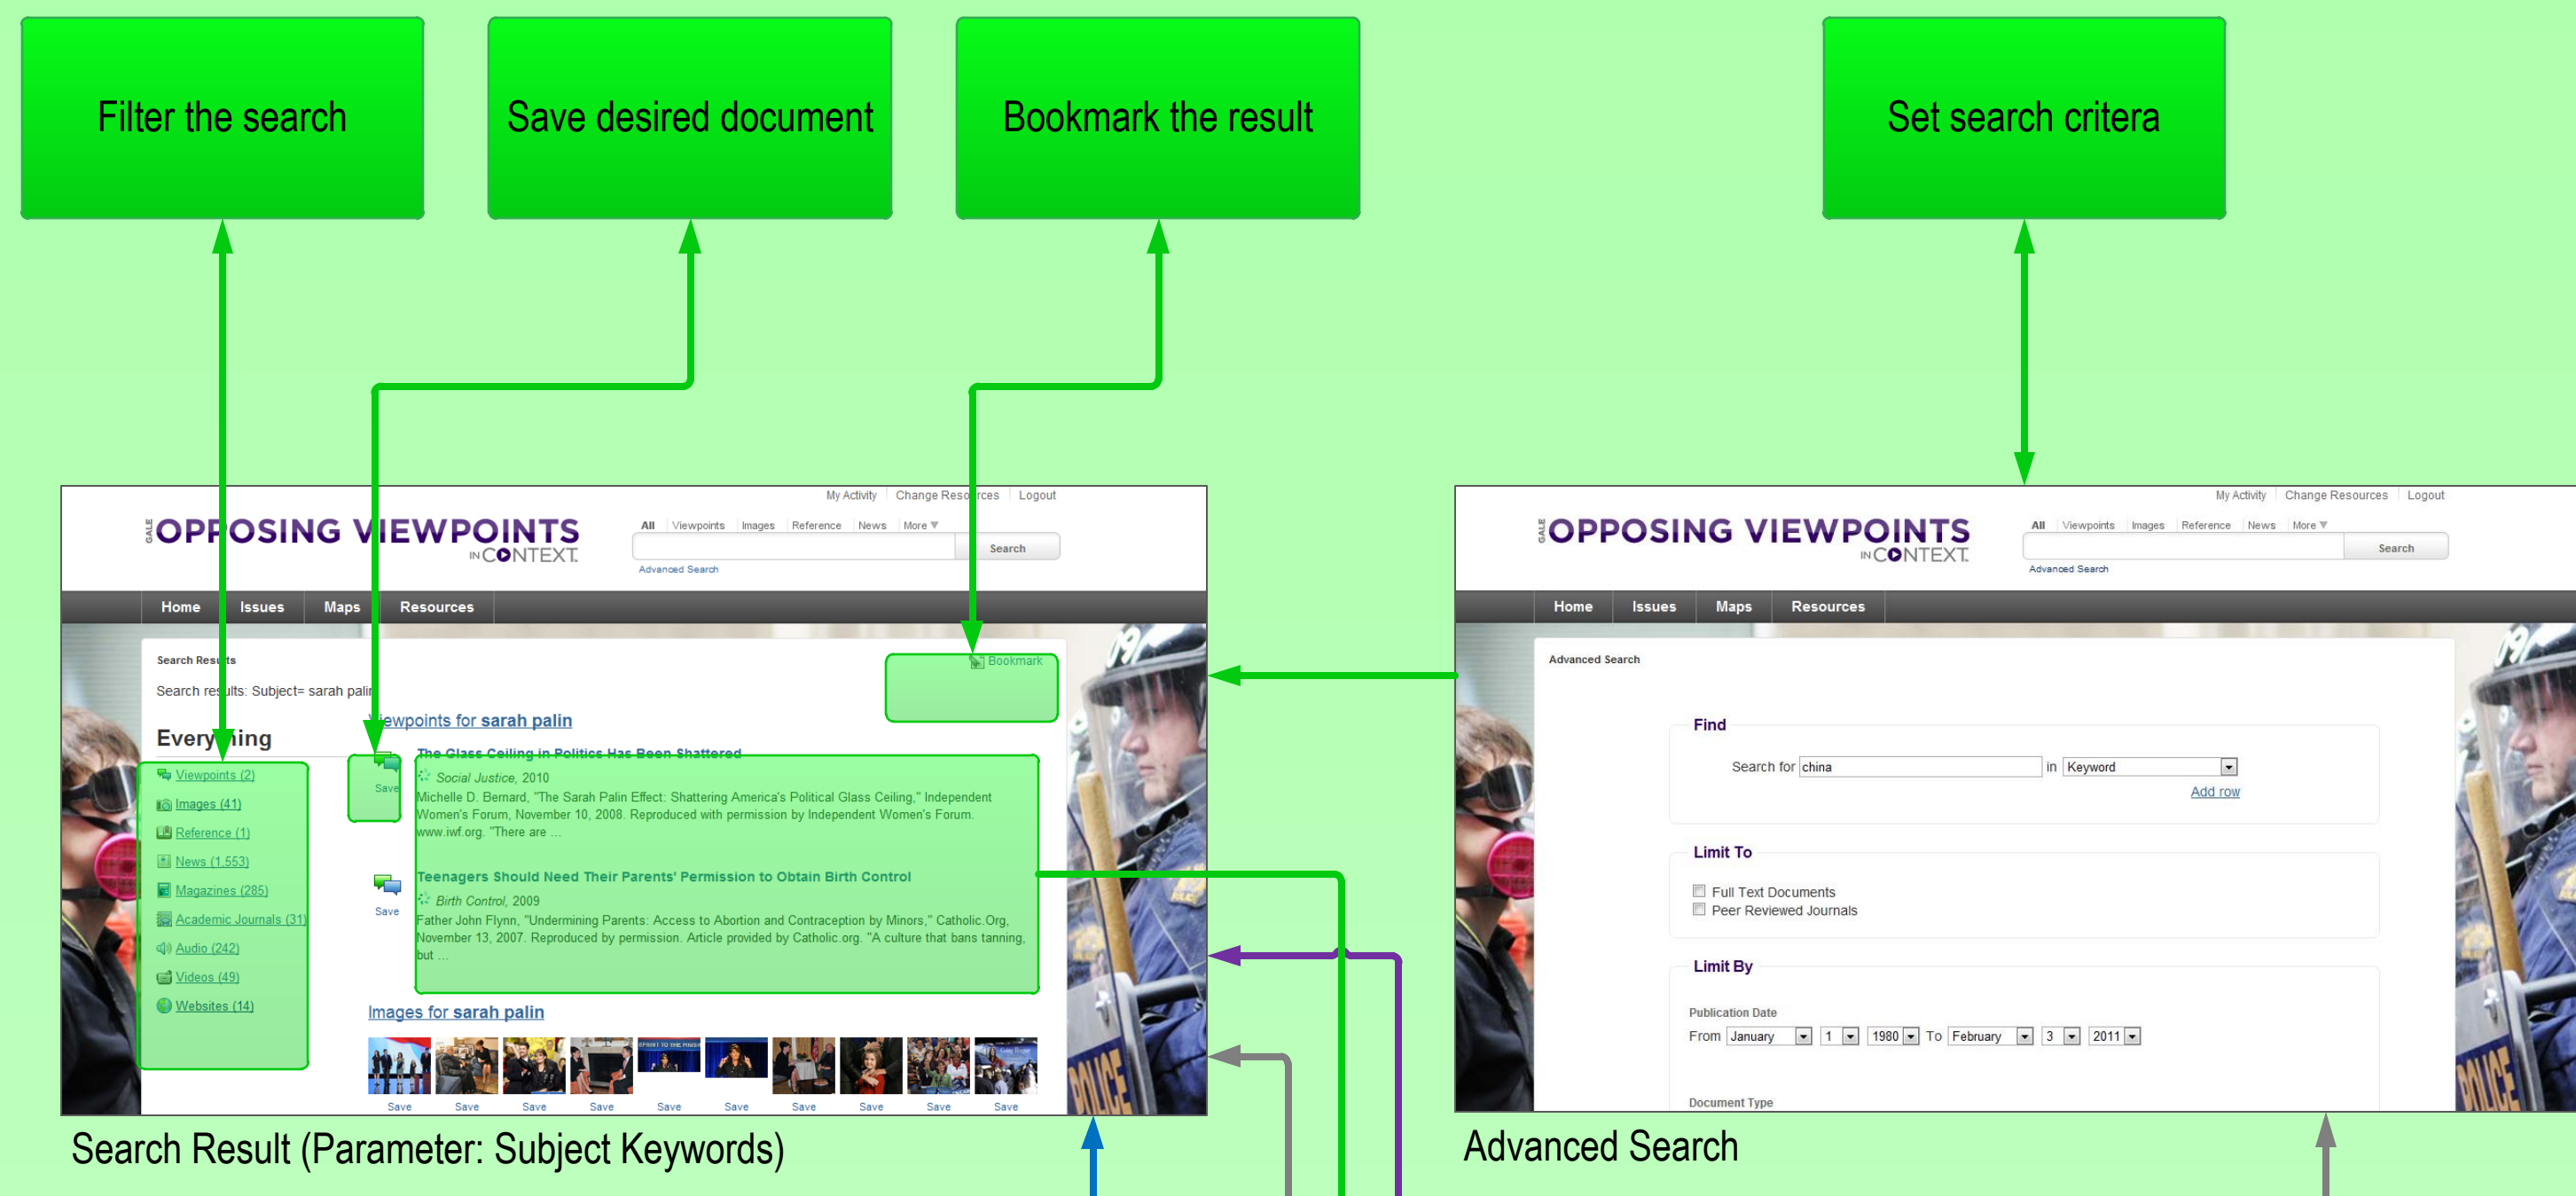

GALE CENGAGE OVIC DATABASE INTERACTION MAP

by Hao Zeng, Josh Keyes, Mikko Tuomela, and Travis LaFleur

Search

Issues

LEGEND

Maps

Elements on All Pages

Resources