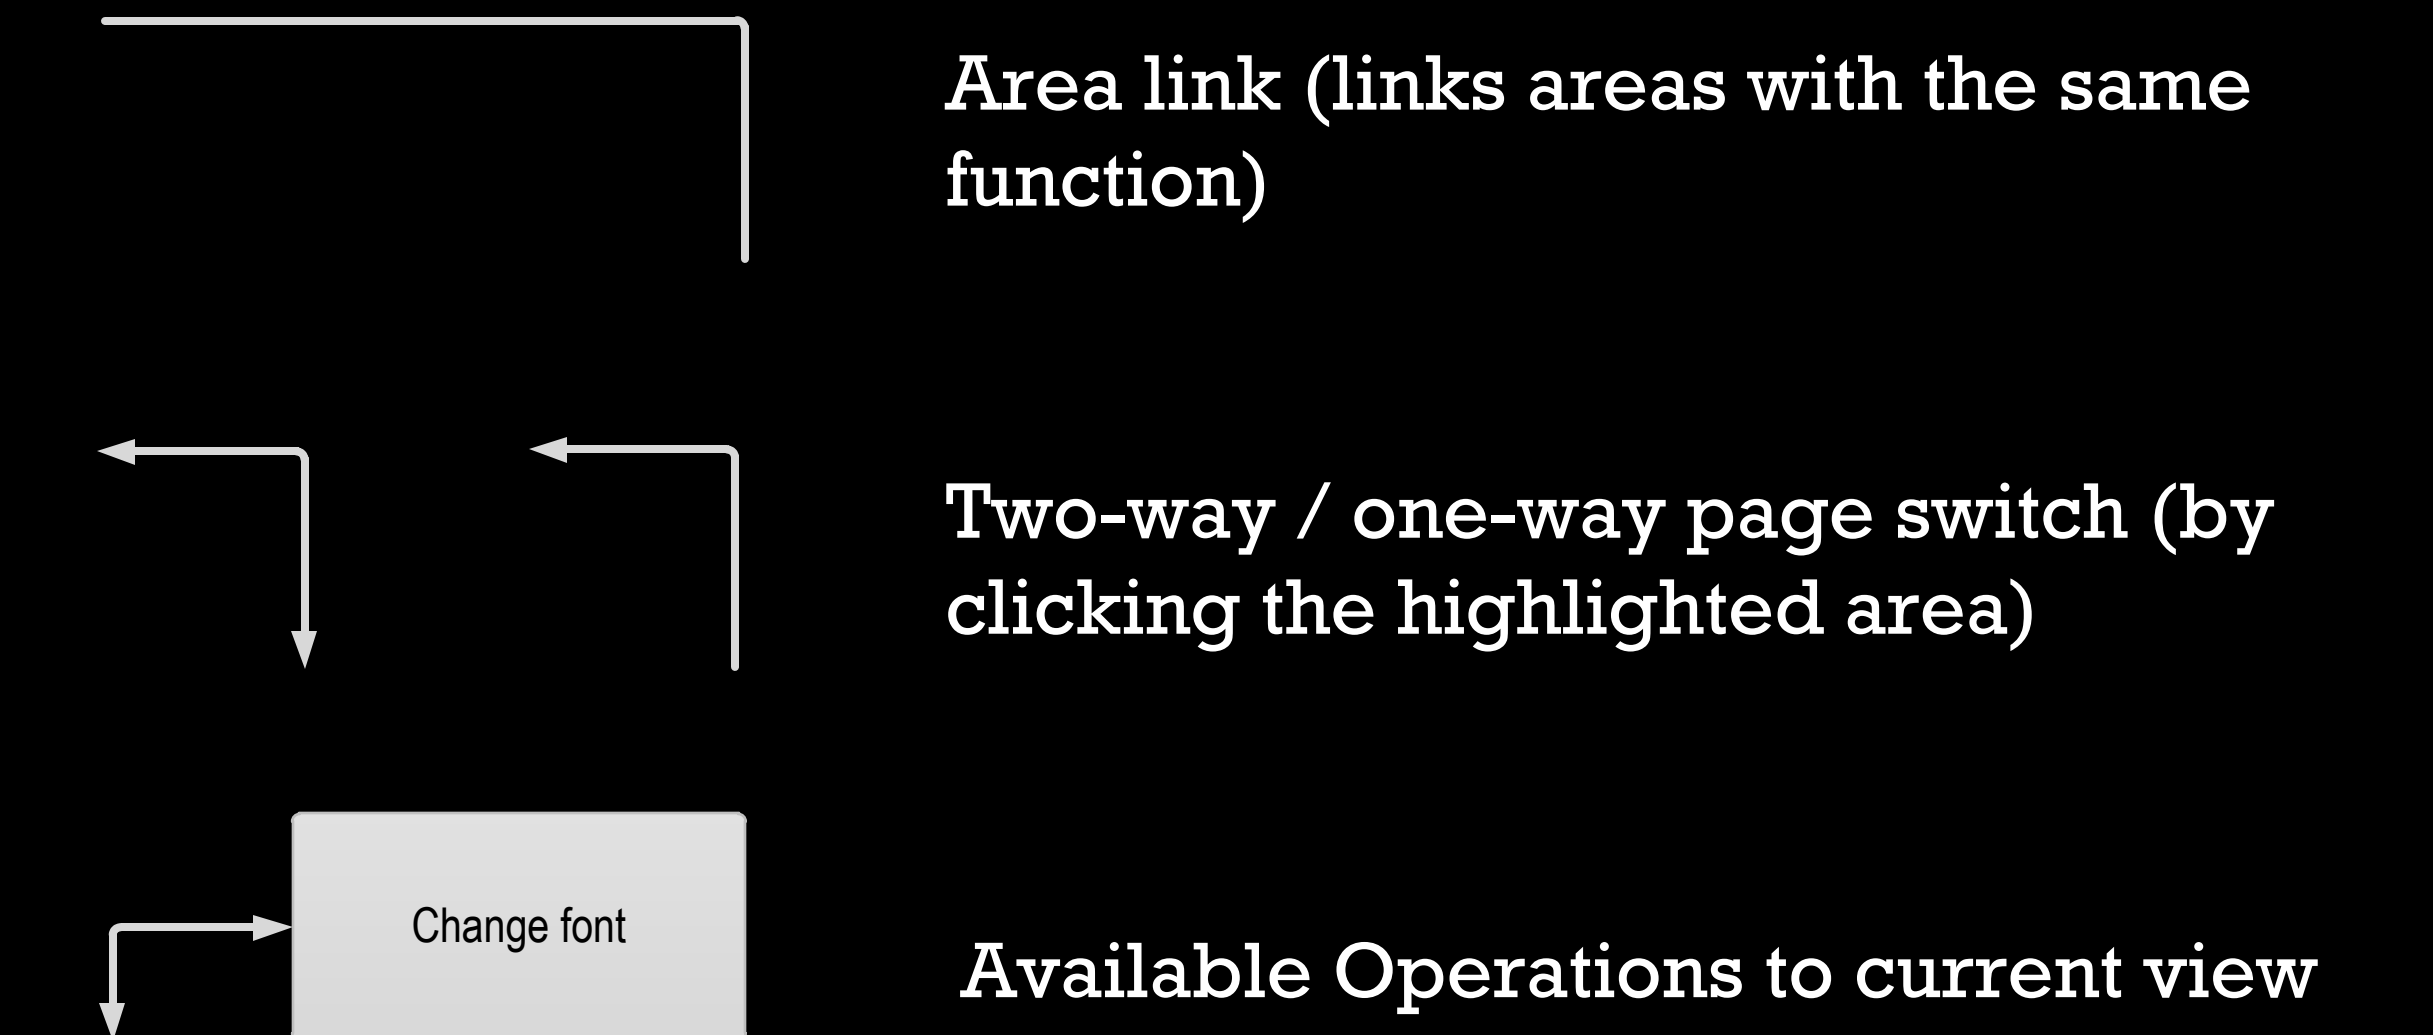

GALE CENGAGE OVIC DATABASE INTERACTION MAP

by Hao Zeng, Josh Keyes, Mikko Tuomela, and Travis LaFleur

Search

Issues

LEGEND

Maps

Elements on All Pages

Resources