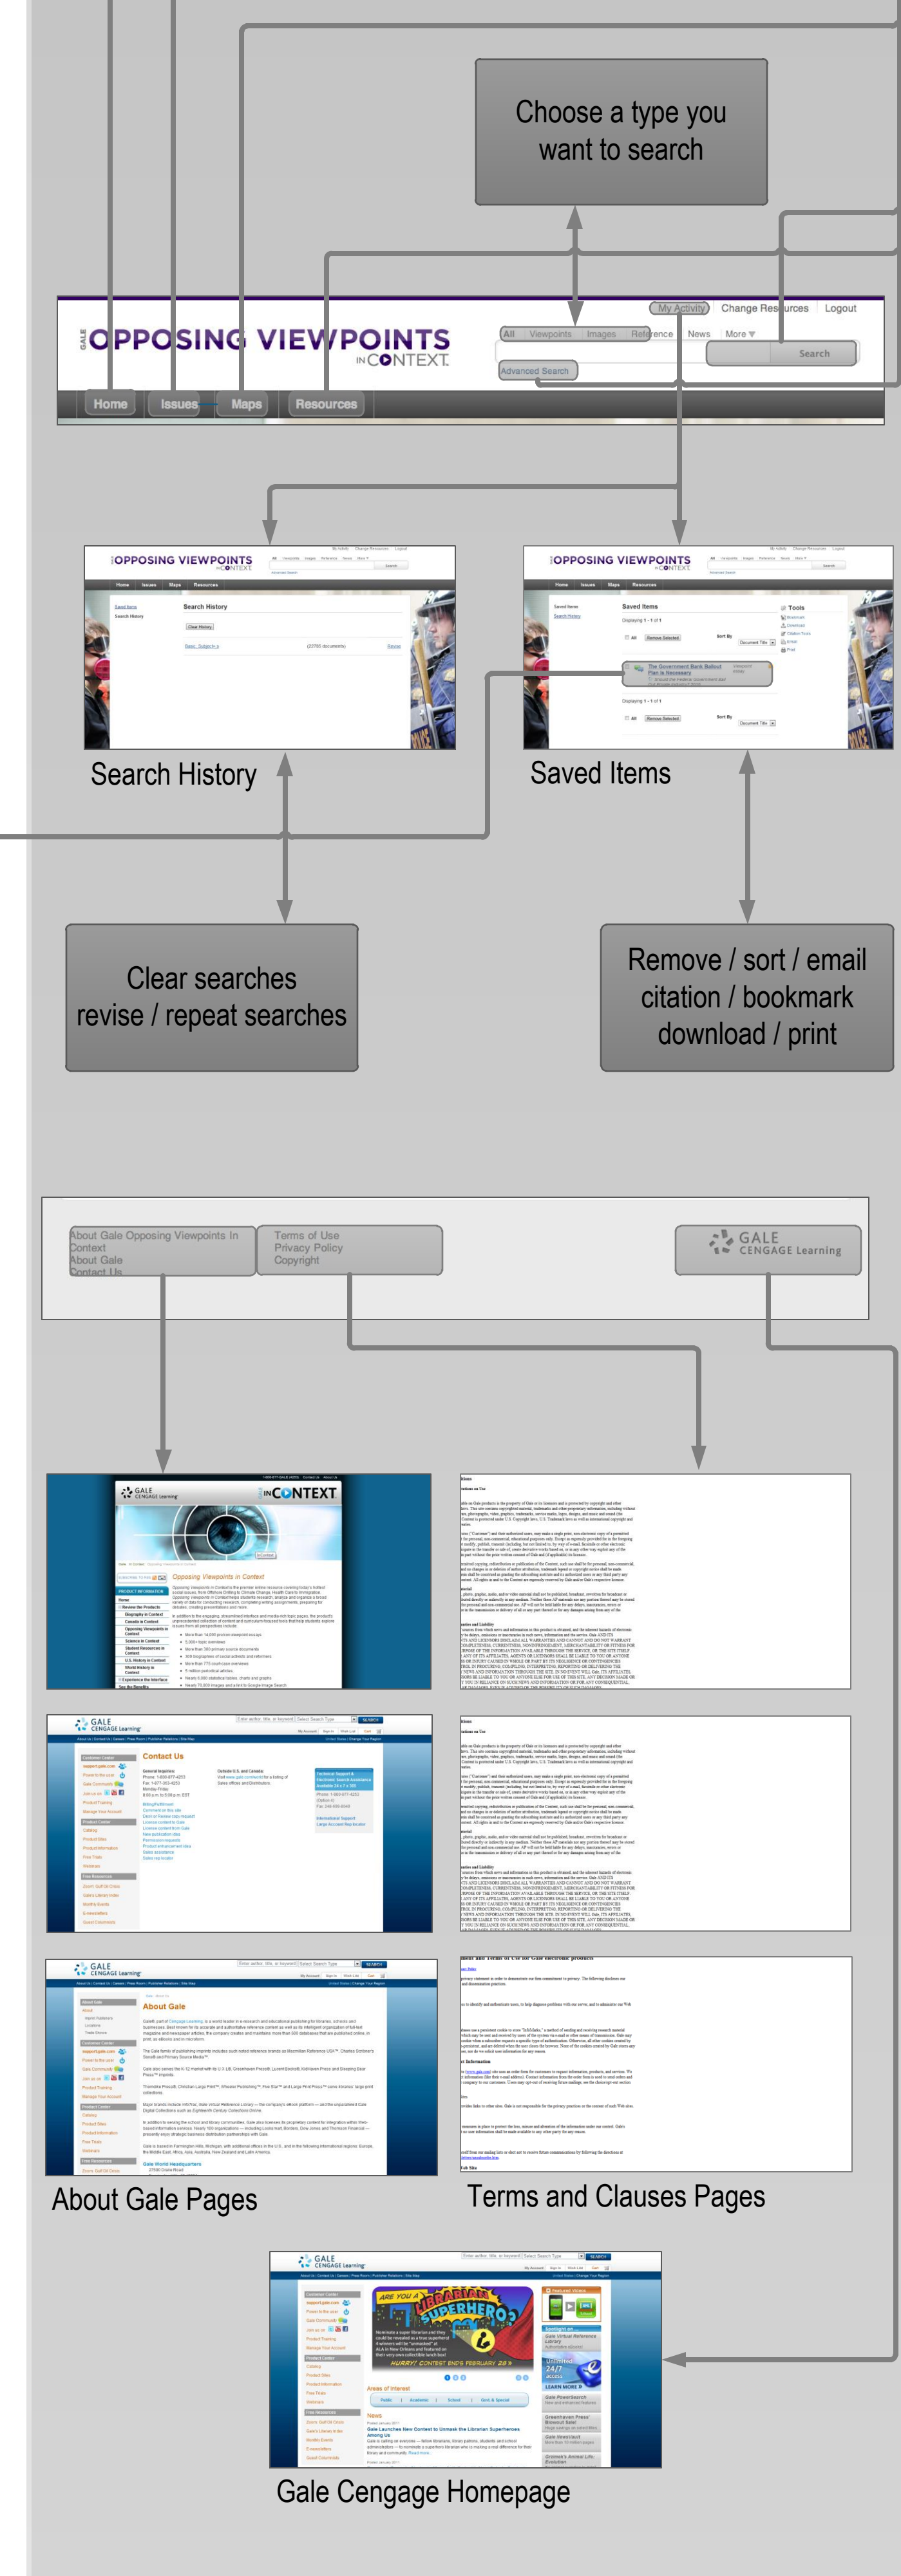

GALE CENGAGE OVIC DATABASE INTERACTION MAP

by Hao Zeng, Josh Keyes, Mikko Tuomela, and Travis LaFleur

Search

Issues

LEGEND

Maps

Elements on All Pages

Resources